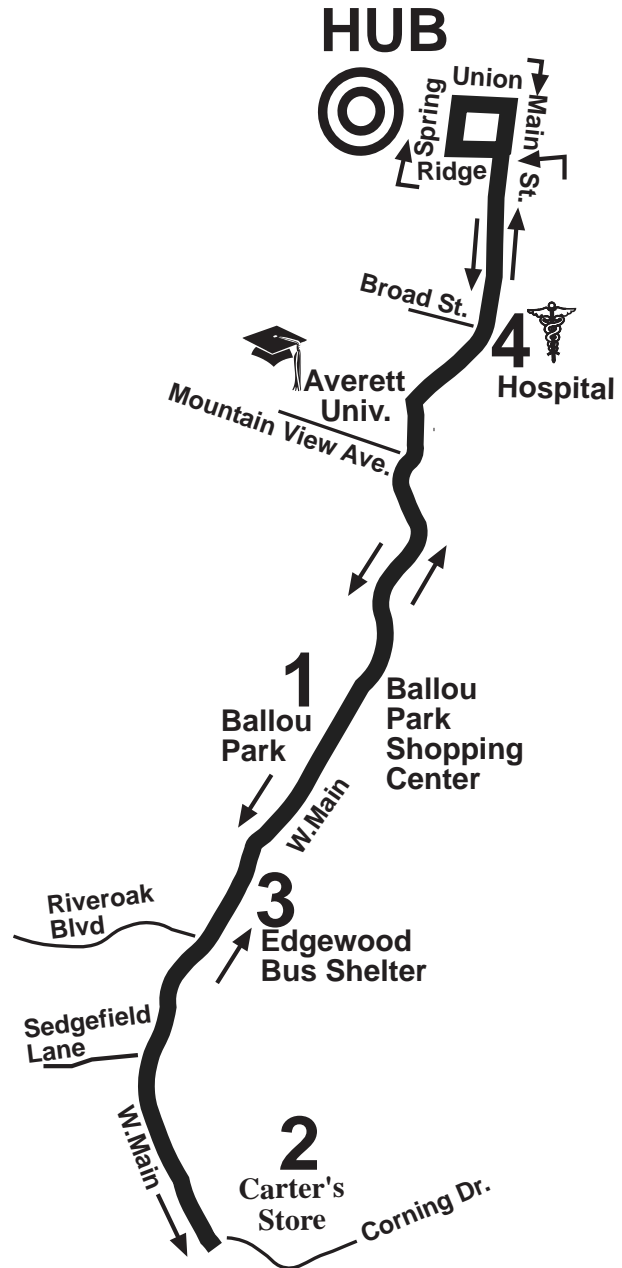

**At 2:40 pm take #5 Edgewood to Main and W. Main**

4:25	4:33	4:45	4:48	4:55
5:45	5:53	6:05	-----	-----

Please see #5 Edgewood-Stokesland for other runtimes in this area. The timetable for this route can be found on page 14 of this guide.

#### Route Path from Hub to End of Line

Leaving the Hub - right on Spring St., right on Union St., right on Main St. to W. Main St. continues along W.Main until Corning Dr., left into Carter's Store, bus turns around at store.

#### Route Path from End of Line to Hub

Leaving Carter's Store - right on W. Main St., continues along W.Main to Main St. left on Ridge St., right on Spring St. to Hub.

\*The bus does not go into the turnaround area at the Edgewood bus shelter. Passengers will board at the W. Main bus stop near the bus shelter.

#### Transfer Options from Hub

TO CITY AREA:	BUS ROUTE	TIMES
North Main St., Purdum Woods	#1 North Main	Page 6
Riverside Dr., Mall, Wal-Mart	#2 Riverside	Page 8
Arnett, P. Forest, Coleman Mkt. Pl.	#3 Danville Estates (Stay on bus)	Page 10
Stokes St. DCC, Betts St.	#4 Health Center	Page 12
Main St., Averett, West Main St.	#5 Edgewood	Page 14