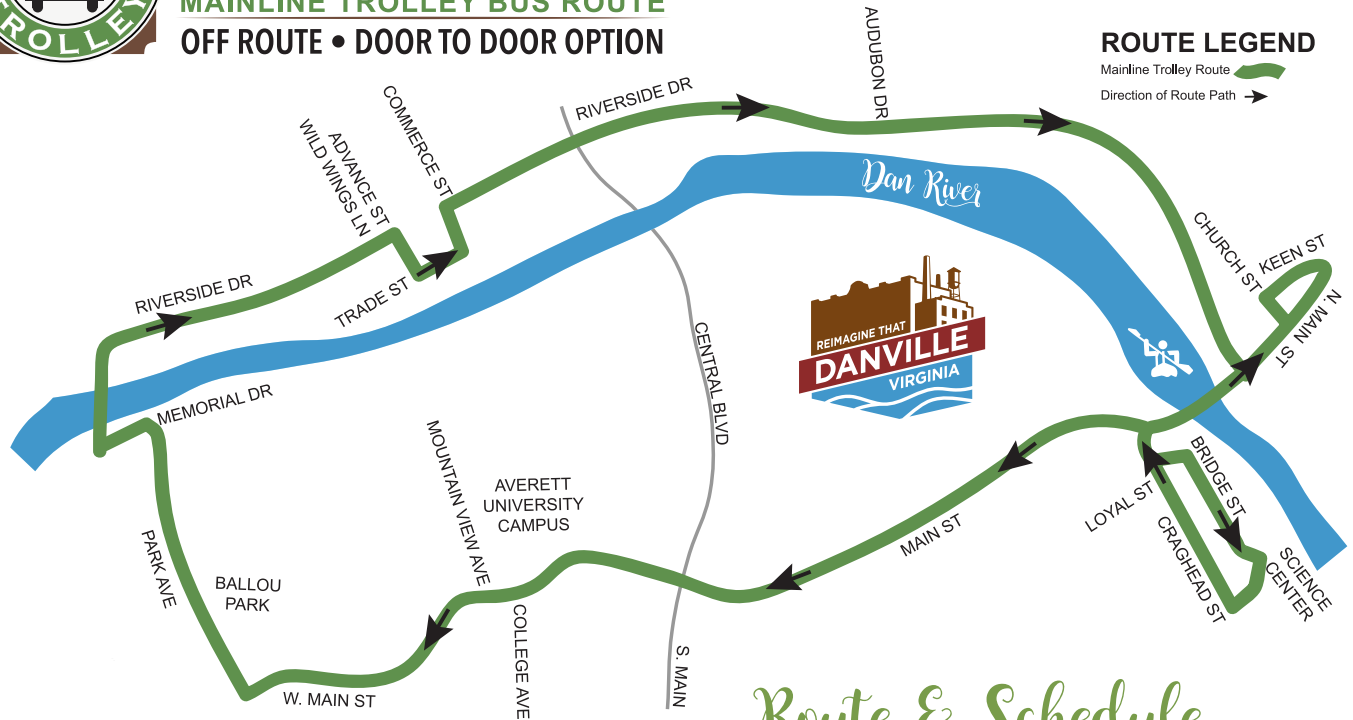

explore
DANVILLE
MAINLINE TROLLEY BUS ROUTE
OFF ROUTE • DOOR TO DOOR OPTION

FREE SERVICE IN NOVEMBER

ROUTE LEGEND
Mainline Trolley Route
Direction of Route Path

Route & Schedule

MAINLINE TROLLEY FRIDAY & SATURDAY EVENING SCHEDULE

BALLOU PARK	RIVERSIDE DR. & W. WINGS DR.	RIVERSIDE DR. & AUDUBON DR.	KEEN ST. & NORTH MAIN	SCIENCE CENTER	MAIN ST. & CRAGHEAD	W. MAIN & COLLEGE AVE.
6:00 pm	6:04 pm	6:08 pm	6:14 pm	6:20 pm	6:23 pm	6:30 pm
6:40 pm	6:44 pm	6:48 pm	6:54 pm	7:00 pm	7:03 pm	7:10 pm
7:20 pm	7:24 pm	7:28 pm	7:34 pm	7:40 pm	7:43 pm	7:50 pm
8:00 pm	8:04 pm	8:08 pm	8:14 pm	8:20 pm	8:23 pm	8:30 pm
8:40 pm	8:44 pm	8:48 pm	8:54 pm	9:00 pm	9:03 pm	9:10 pm
9:20 pm	9:24 pm	9:28 pm	9:34 pm	9:40 pm	9:43 pm	9:50 pm
10:00 pm	10:04 pm	10:08 pm	10:14 pm	10:20 pm	10:23 pm	10:30 pm
10:40 pm	10:44 pm	10:48 pm	10:54 pm	11:00 pm	11:03 pm	11:10 pm
11:20 pm	11:24 pm	11:28 pm	11:34 pm	11:40 pm	11:43 pm	11:50 pm

*Mainline Trolley service will not operate along Bridge Street when festivals and other special events are scheduled in this area.

PARK & RIDE LOT LOCATIONS NEAR ROUTE

Ballou Park Shopping Center • Spring & N. Union • Community Market • Acree's Parking Garage • Newton's Landing • North Main