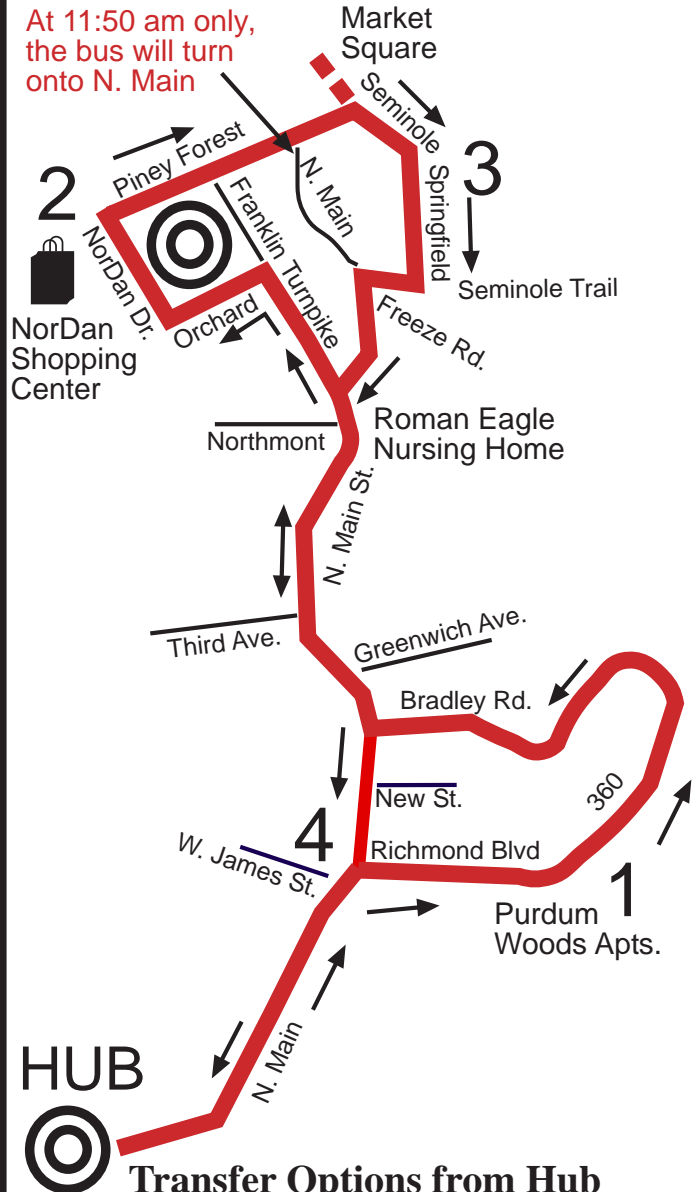

#1 North Main weekday Service to Market Square and Social Security Schedule times: 7:40 am, 9:00 am, 10:30 am, 1:20 pm and 3:00 pm

After the 2:40 pm #1 North Main route is completed it will be repeated at 3:40 pm !

Route Path from Hub to NorDan

Leaving the Hub - right on Spring St., right on Union Street, right on Main St, left on S. Ridge, left on Patton St., across Martin Luther King Bridge, north on North Main Street, veers right onto Richmond Blvd., left on Justin, left on Bradley Rd., right on North Main, left on Franklin Turnpike, left on Orchard Drive, right on NorDan Drive.

Route Path from NorDan to Hub

Leaving NorDan - right on Piney Forest Road, right on Seminole Drive, right onto Springfield Rd, right onto Seminole Trail, right on Freeze Rd., left on North Main, right on Memorial, left on Spring to the Hub.

On weekdays only - The route will turn left at Seminole into Market Square Shopping Center. Service times are listed on top of the page.

#1 North Main

At 11:50 am only, the bus will turn onto N. Main

Transfer Options from Hub